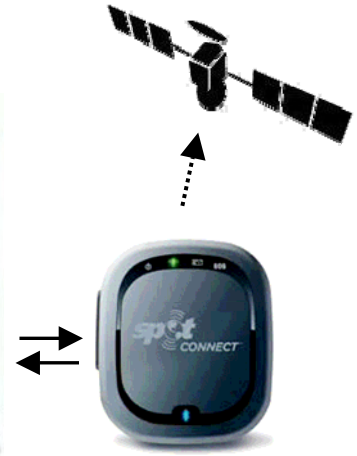

www.imagesat.com/spot/ spot@imagesat.com

IMS is an authorized representative of SPOT, Inc

SmartPhone out of range ?

Fgn. Gov't SHUT DOWN texting and cellular ??

NO SIGNAL? NO PROBLEM.

SPOT Connect™ turns your SmartPhone into a satellite communicator -

Compose and send freeform messages to your contacts on the fly, over satellite, along with your precise GPS location.

Even When All Other Services Are Unavailable.

SPOT Connect™

Turn your phone into a
Satellite Communicator

Enable: GPS
Send: Custom Messages
Update: Your Social Media
Summon: Help in Emergencies

Connect App runs on SmartPhone
Links to SPOT Connect™ via Bluetooth

SPOT Saves lives. Keeps you connected anywhere 24/7/365.