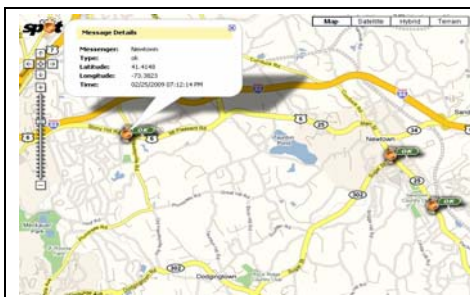

SPOT tracks your GPS worldwide. With the push of a button, SPOT lets you inform your contacts of your MAP location, ask for help if needed, or simply check in.

An 'SOS' button alerts the GEOS Int'l Rescue Coordination Center to summon first-responders to your exact position, anywhere in the world.

SPOT's Auto Tracking Mode

Friends can view your progress waypoints on Google Maps™, during or after your trip.

Set up your Share Page when you activate SPOT at www.findmespot.com

<< [SPOT Share Page](#)

**Lone Worker Safety, Personal Security or just Keeping in Touch -
Order SPOT Today from IMS.** (Quantity pricing available.)