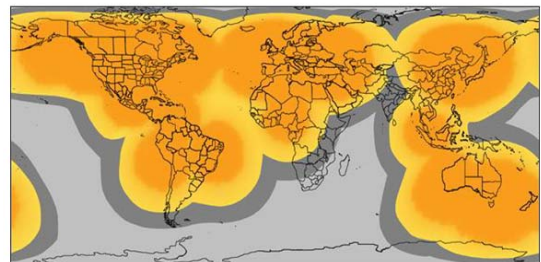

First Responders rely on IMS for Satellite Phones, BGAN, GPS Mobile Asset Tracking. IMS - since 1980. (SPOT auth distr.)
Call to discuss your requirements. You'll be glad you did.